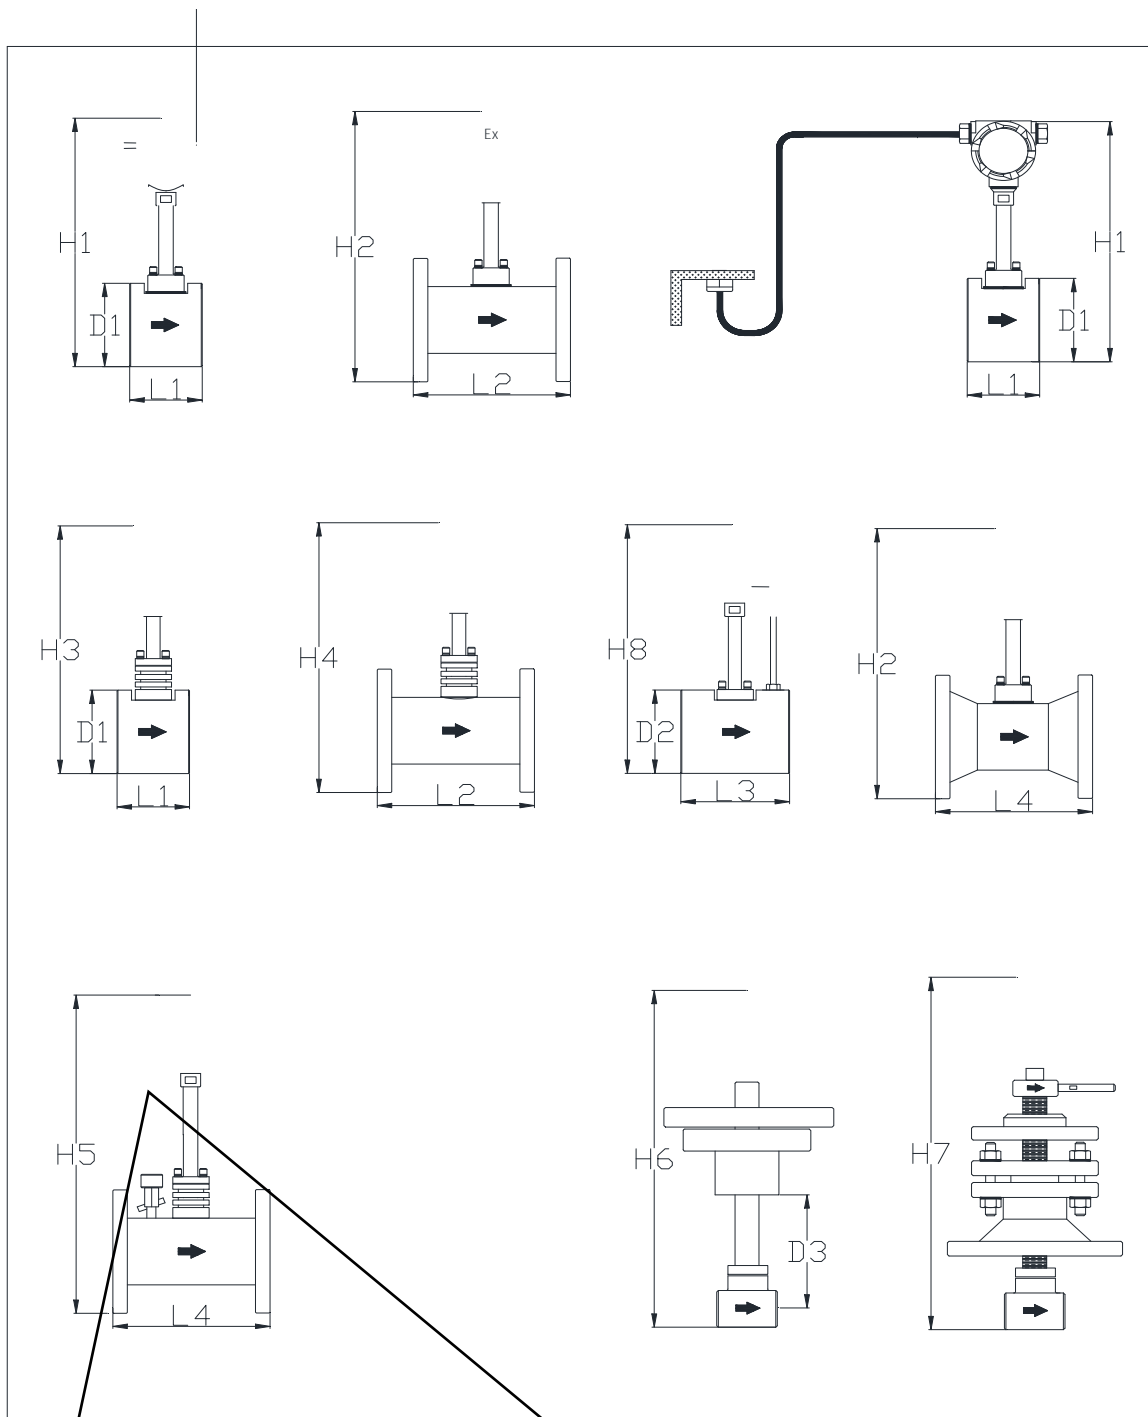

•

35

000 3

4.

				2	
				2	
				2	
				2	

2

(mm)	(MPa)					
		D(mm)	K(mm)	φ(mm)	N( )	H(mm)
DN10	1.0/1.6/2.5	90	60	14	4	14
DN15	1.0/1.6/2.5	95	65	14	4	14
DN20	1.0/1.6/2.5	105	75	14	4	16
DN25	1.0/1.6/2.5	115	85	14	4	16
DN32	1.0/1.6/2.5	140	100	18	4	18
DN40	1.0/1.6/2.5	150	110	18	4	18
DN50	1.0/1.6/2.5	165	125	18	4	20
DN65	1.0/1.6/2.5	185	145	18	8	20/20/22
DN80	1.0/1.6/2.5	200	160	18	8	20/20/24
DN100	1.0/1.6/2.5	220/220/235	180/180/190	18/18/22	8	22/22/26
DN125	1.0/1.6/2.5	250/250/270	210/210/220	18/18/26	8	22/22/28
DN150	1.0/1.6/2.5	285/285/300	240/240/250	22/22/26	8	24/24/30
DN200	1.0/1.6/2.5	340/340/360	295/295/310	22/22/26	8/12/12	24/26/32
DN250	1.0/1.6/2.5	395/405/425	350/355/370	22/26/30	12/12/12	26/29/35
DN300	1.0/1.6/2.5	445/460/485	400/410/430	22/26/30	12/12/16	26/32/38
DN350	1.0/1.6/2.5	505/520/555	460/470/490	22/26/33	16/16/16	30/35/42
DN400	1.0/1.6/2.5	565/580/620	515/525/550	26/30/36	16/16/16	32/38/48
DN450	1.0/1.6/2.5	615/640/670	565/585/600	26/30/36	20/20/20	36/42/54
DN500	1.0/1.6/2.5	670/715/730	620/650/660	26/33/36	20/20/20	38/46/58